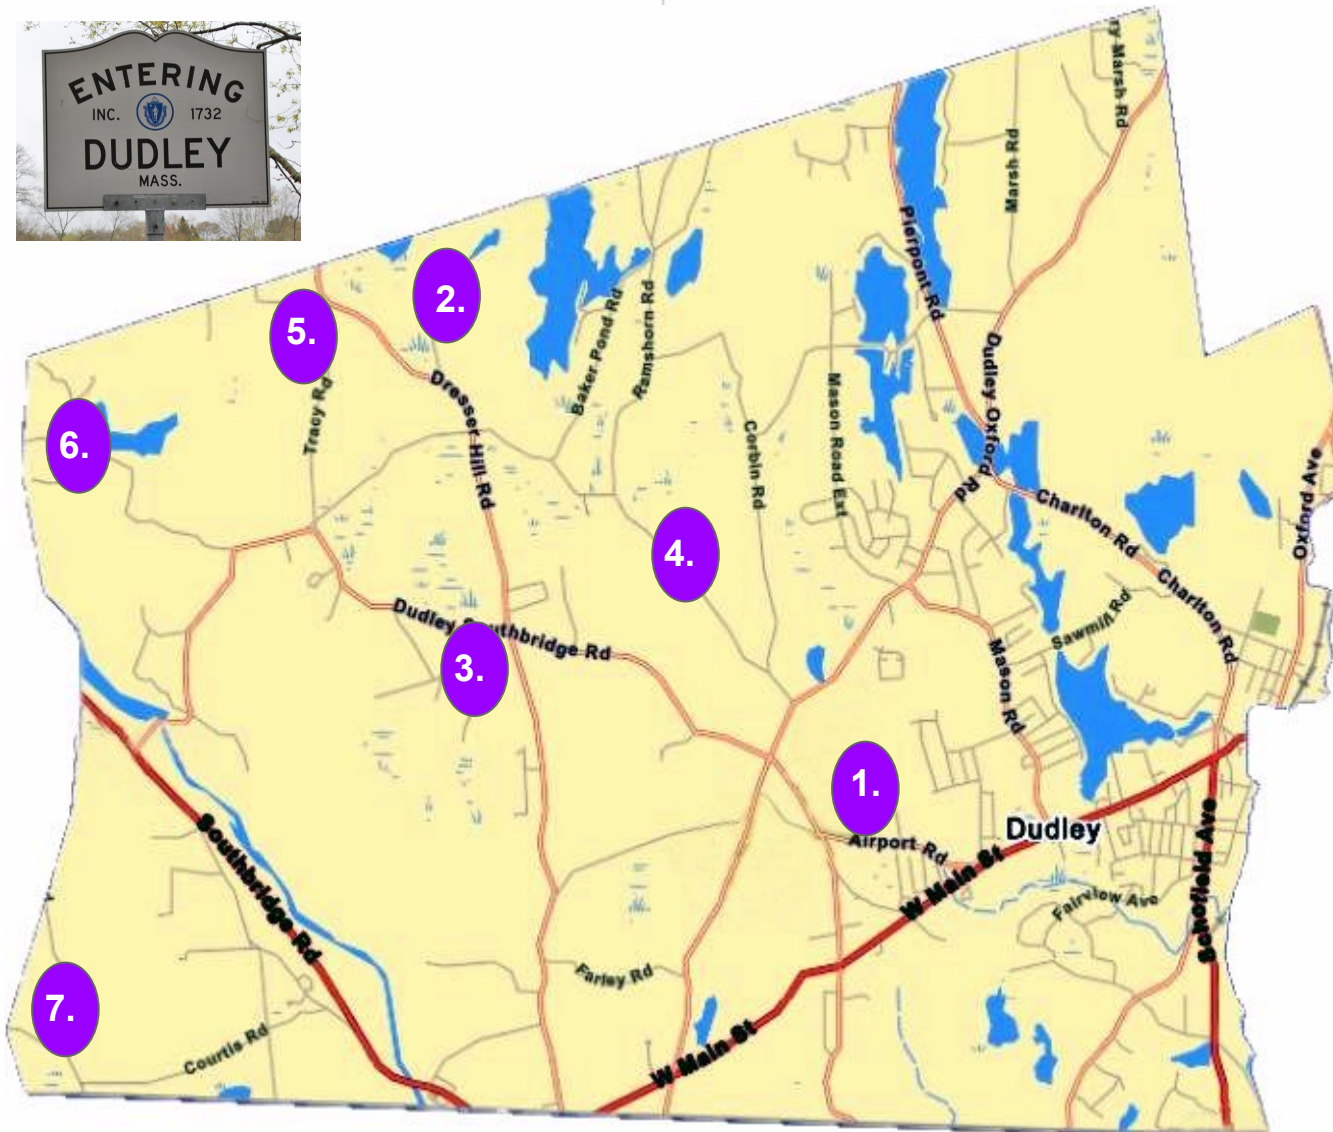

Email: DudleyAgComm@gmail.com

Support Local Farms...

***Buy Locally
Produced Farm
Products and Services***

Dudley Farms and Farm Services

- 1. Pleasant View Farm**
64 Airport Rd.
Pasture raised beef, hay and expert advice.
Also a runway for small ultralight aircrafts!
- 2. Walnut Lane Farm**
33 Koebke Rd.
Website: Walnutlanefarm.com. Selling grass-fed beef, raw milk, chicken, pork, eggs & compost.
- 3. Armstrong Acres**
14 Durfee Rd.
Heirloom tomato seedlings in the spring and CSA flower bouquet delivery.
- 4. Farmer Tim's**
110 Ramshorn Rd.
CSA Farm Stand - Local farm grown vegetables.
- 5. Mary's Garden**
86 Tracy Rd.
Farm Stand - Seasonal - Open Sundays from 10am - 2pm. Vegetables, Fruits Berries & Honey.
- 6. Morse Farm**
1 Silvestri Rd.
Farm Stand - Freshly grown vegetables, annual flowers, and vegetable plants.
- 7. Whip-O-Will Stables**
19 Blackmere Rd.
Stables & Horseback Riding Lessons.