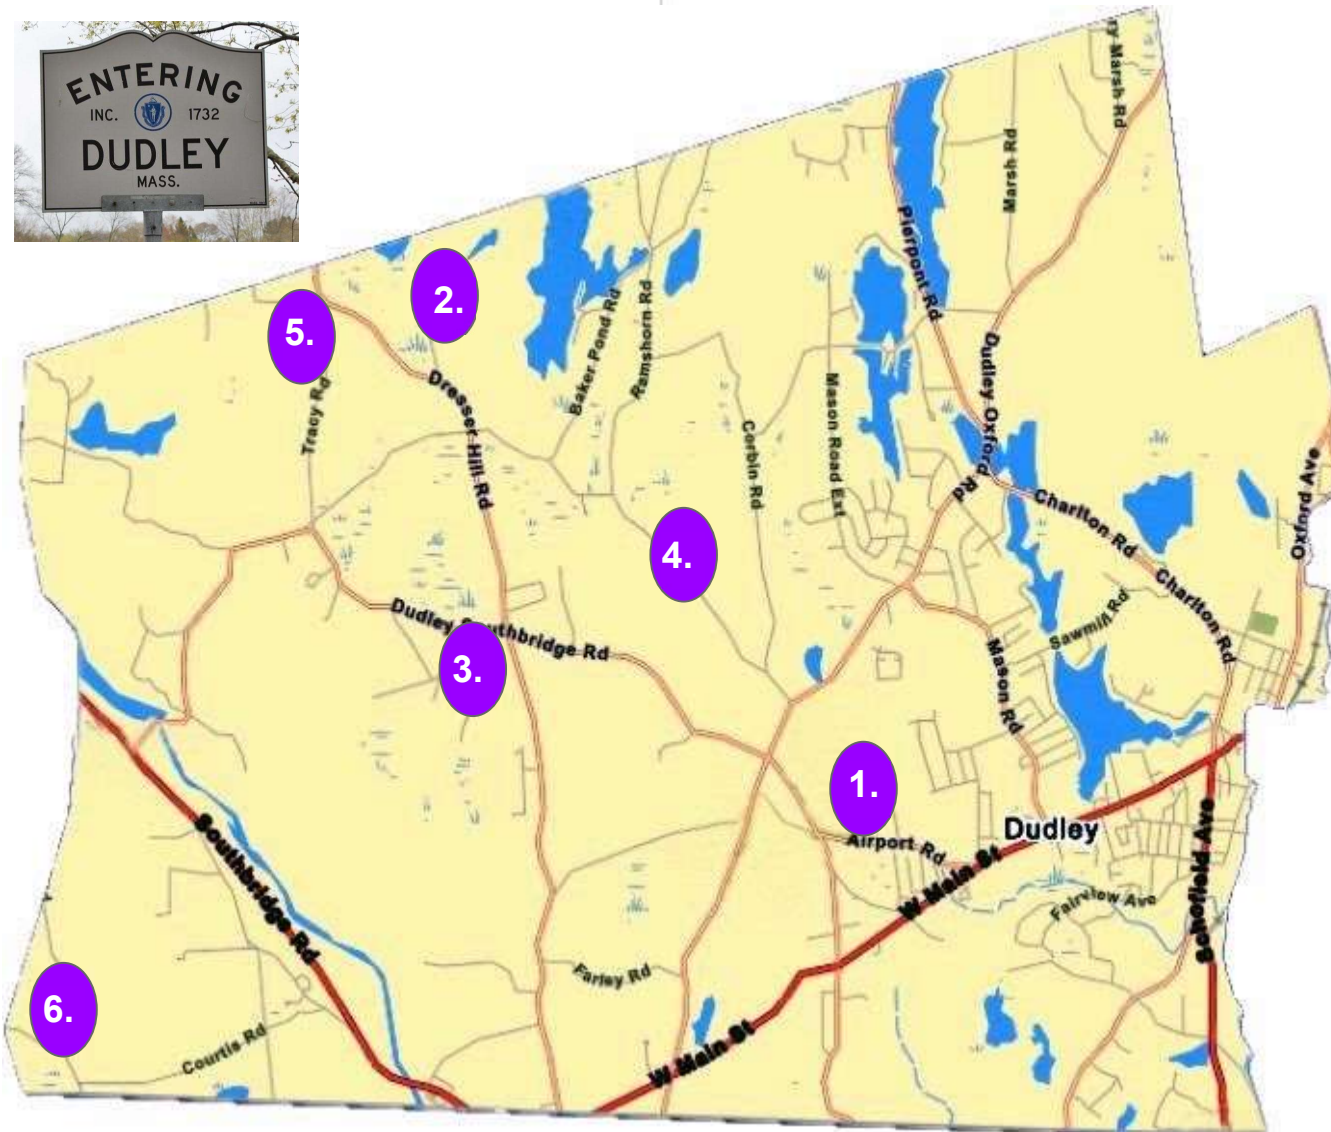

## Dudley Farms and Farm Services

- 1. Pleasant View Farm**  
64 Airport Rd.  
Pasture raised beef, hay and expert advice.  
Also, a runway for small ultralight aircrafts!
- 2. Walnut Lane Farm**  
33 Koebke Rd.  
Website: [Walnutlanefarm.com](http://Walnutlanefarm.com). Selling grass-fed beef, raw milk, chicken, pork, eggs & compost.
- 3. Armstrong Acres**  
14 Durfee Rd.  
Heirloom tomato seedlings in the spring and CSA flower bouquet delivery.
- 4. Farmer Tim's**  
110 Ramshorn Rd.  
CSA Farm Stand - Local farm grown vegetables.
- 5. Mary's Garden**  
86 Tracy Rd.  
Farm Stand - Seasonal - Open Sundays from 10am - 2pm. Vegetables, Fruits Berries & Honey.
- 6. Whip-O-Will Stables**  
19 Blackmere Rd.  
Stables & Horseback Riding Lessons.